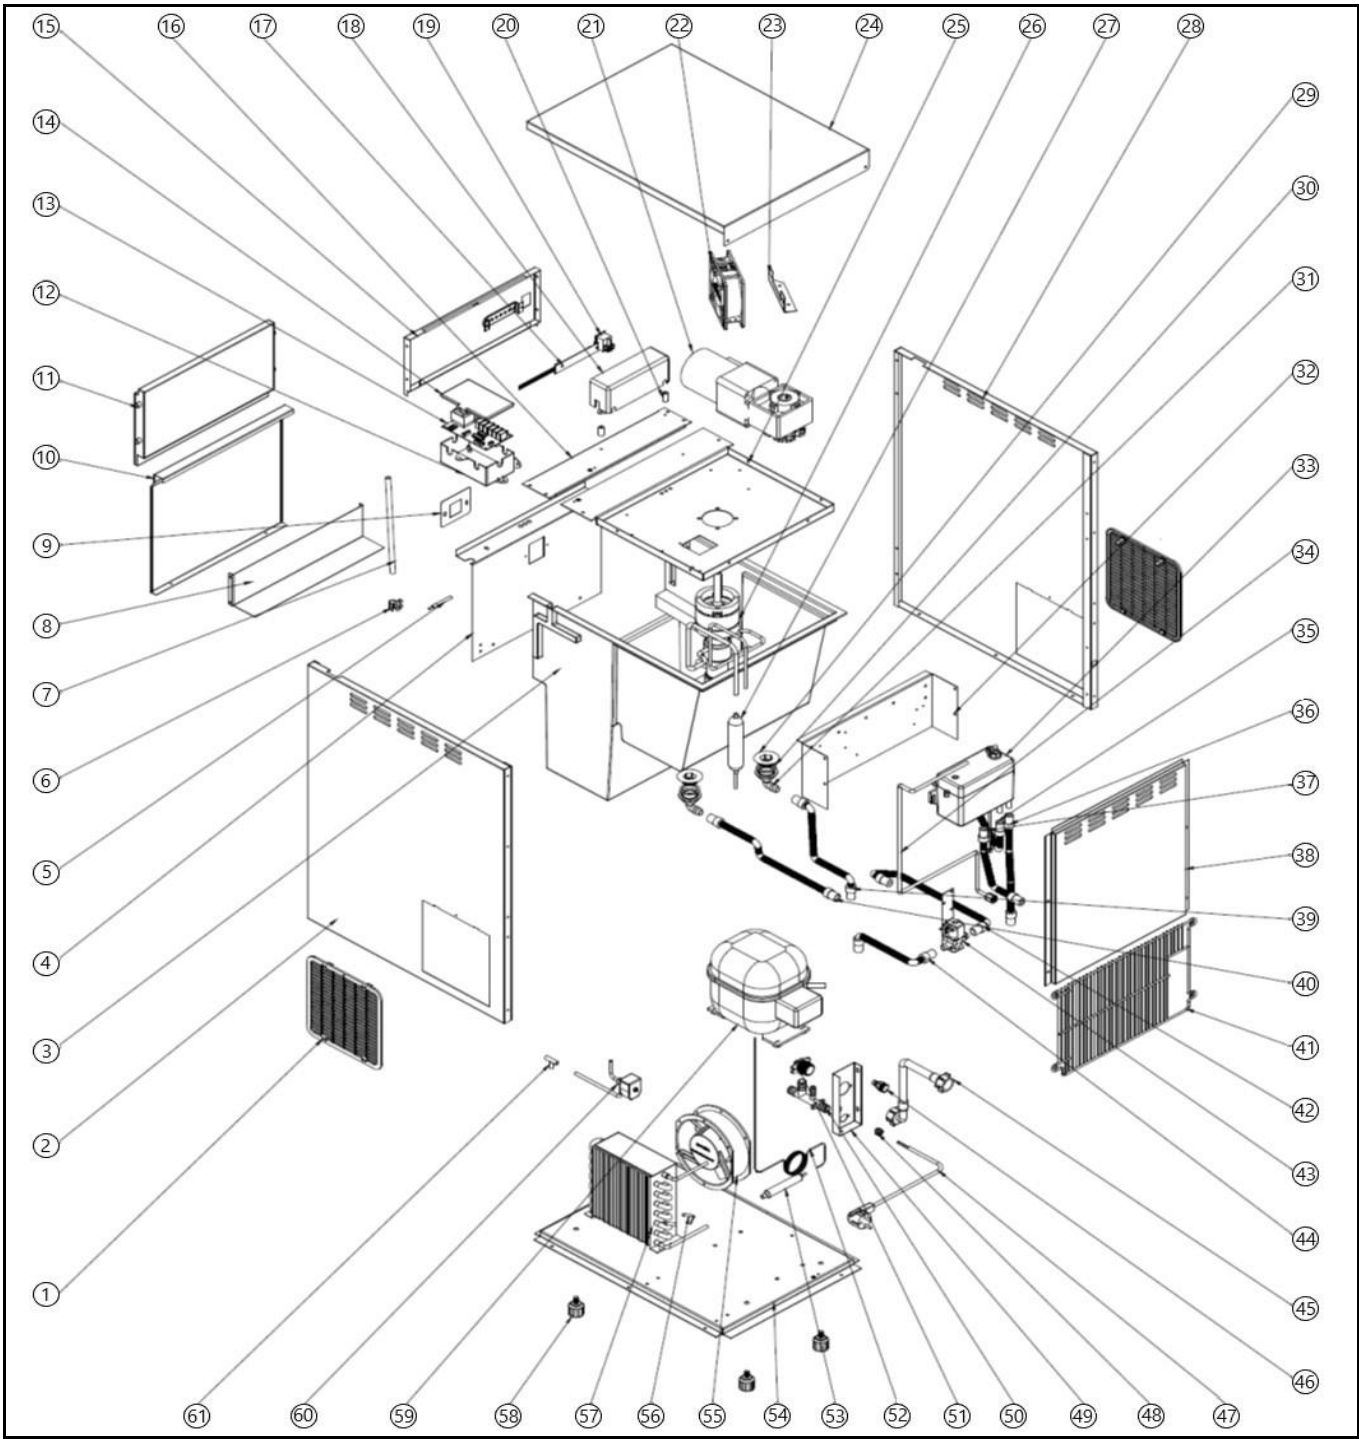

Drawing

Tools for Chefs

Hendi B.V.
Steenoven 21
3911 TX Rhenen
The Netherlands

Batch #
HK050018 until
HK058420

Appliance part#
271797

Description
Flake ice maker

Date	18-04-2025	Revision #	1.0
Revision	First Bill of Materials (BOM)