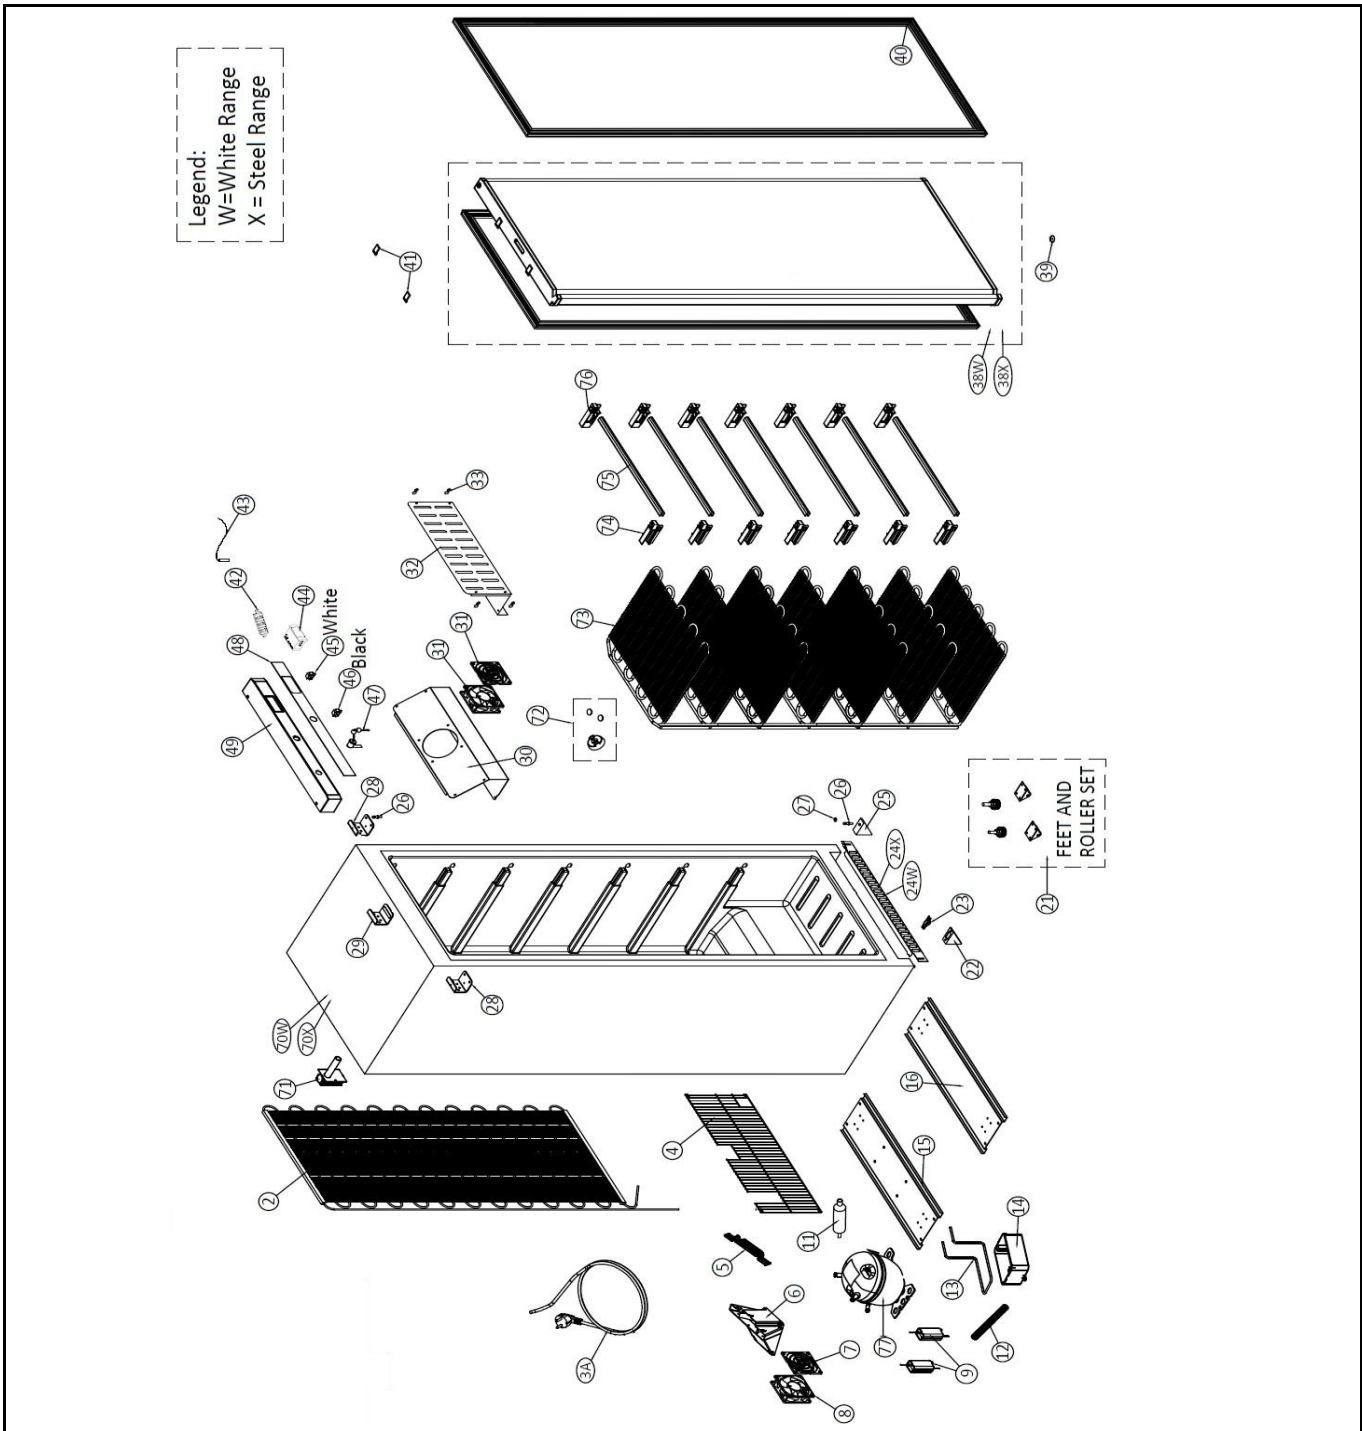

Drawing

Tools for Chefs

Hendi B.V.
Innovatielaan 6
6745XW De Klomp
The Netherlands

Batch #

000000 and up

Appliance part#

236086

Description

Butget Line freezing cabinet (White)

Date	26-06-2026	Revision #	V.01
Revision	First Bill of Materials (BOM)