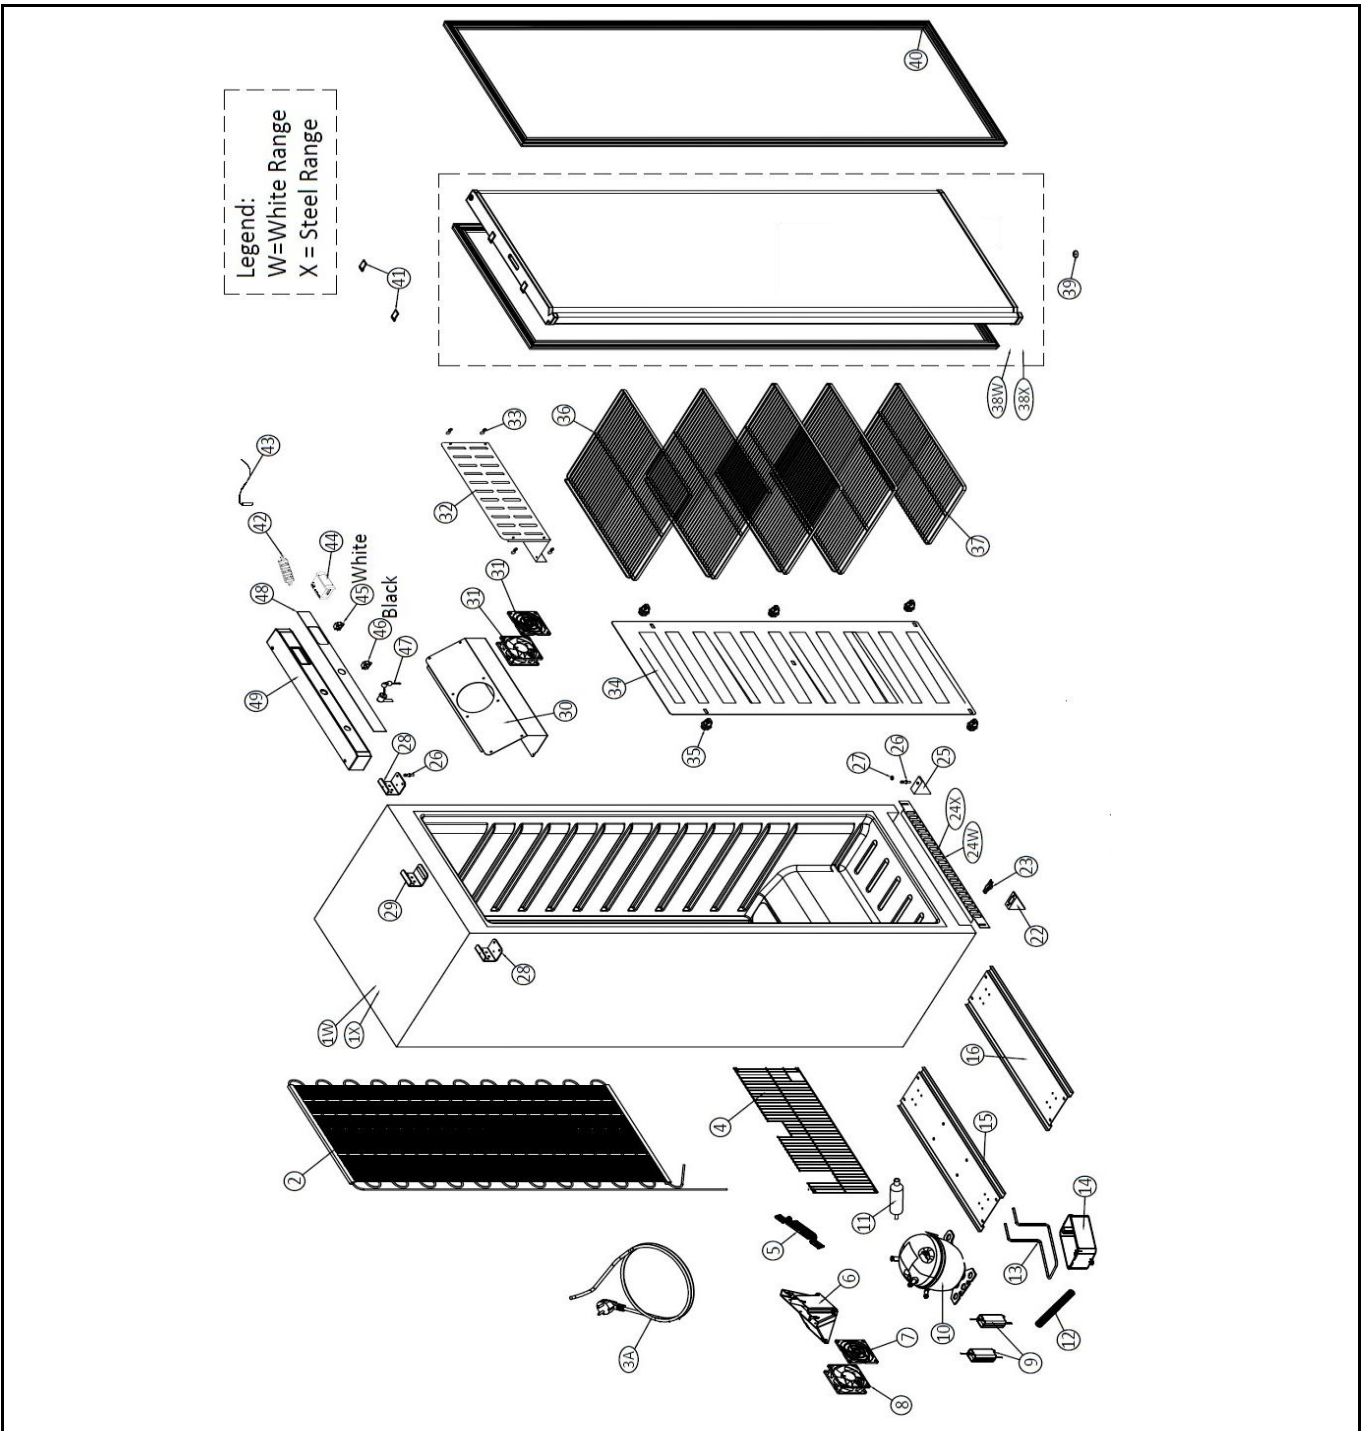

Drawing

HENDI Tools for Chefs Hendi B.V. Innovatielaan 6 6745XW De Klomp The Netherlands	Batch #	Appliance part#
	000000 and up	236024
	Description	
	Butget Line cooling cabinet (White)	

Date	26-06-2026	Revision #	V.01
Revision	First Bill of Materials (BOM)